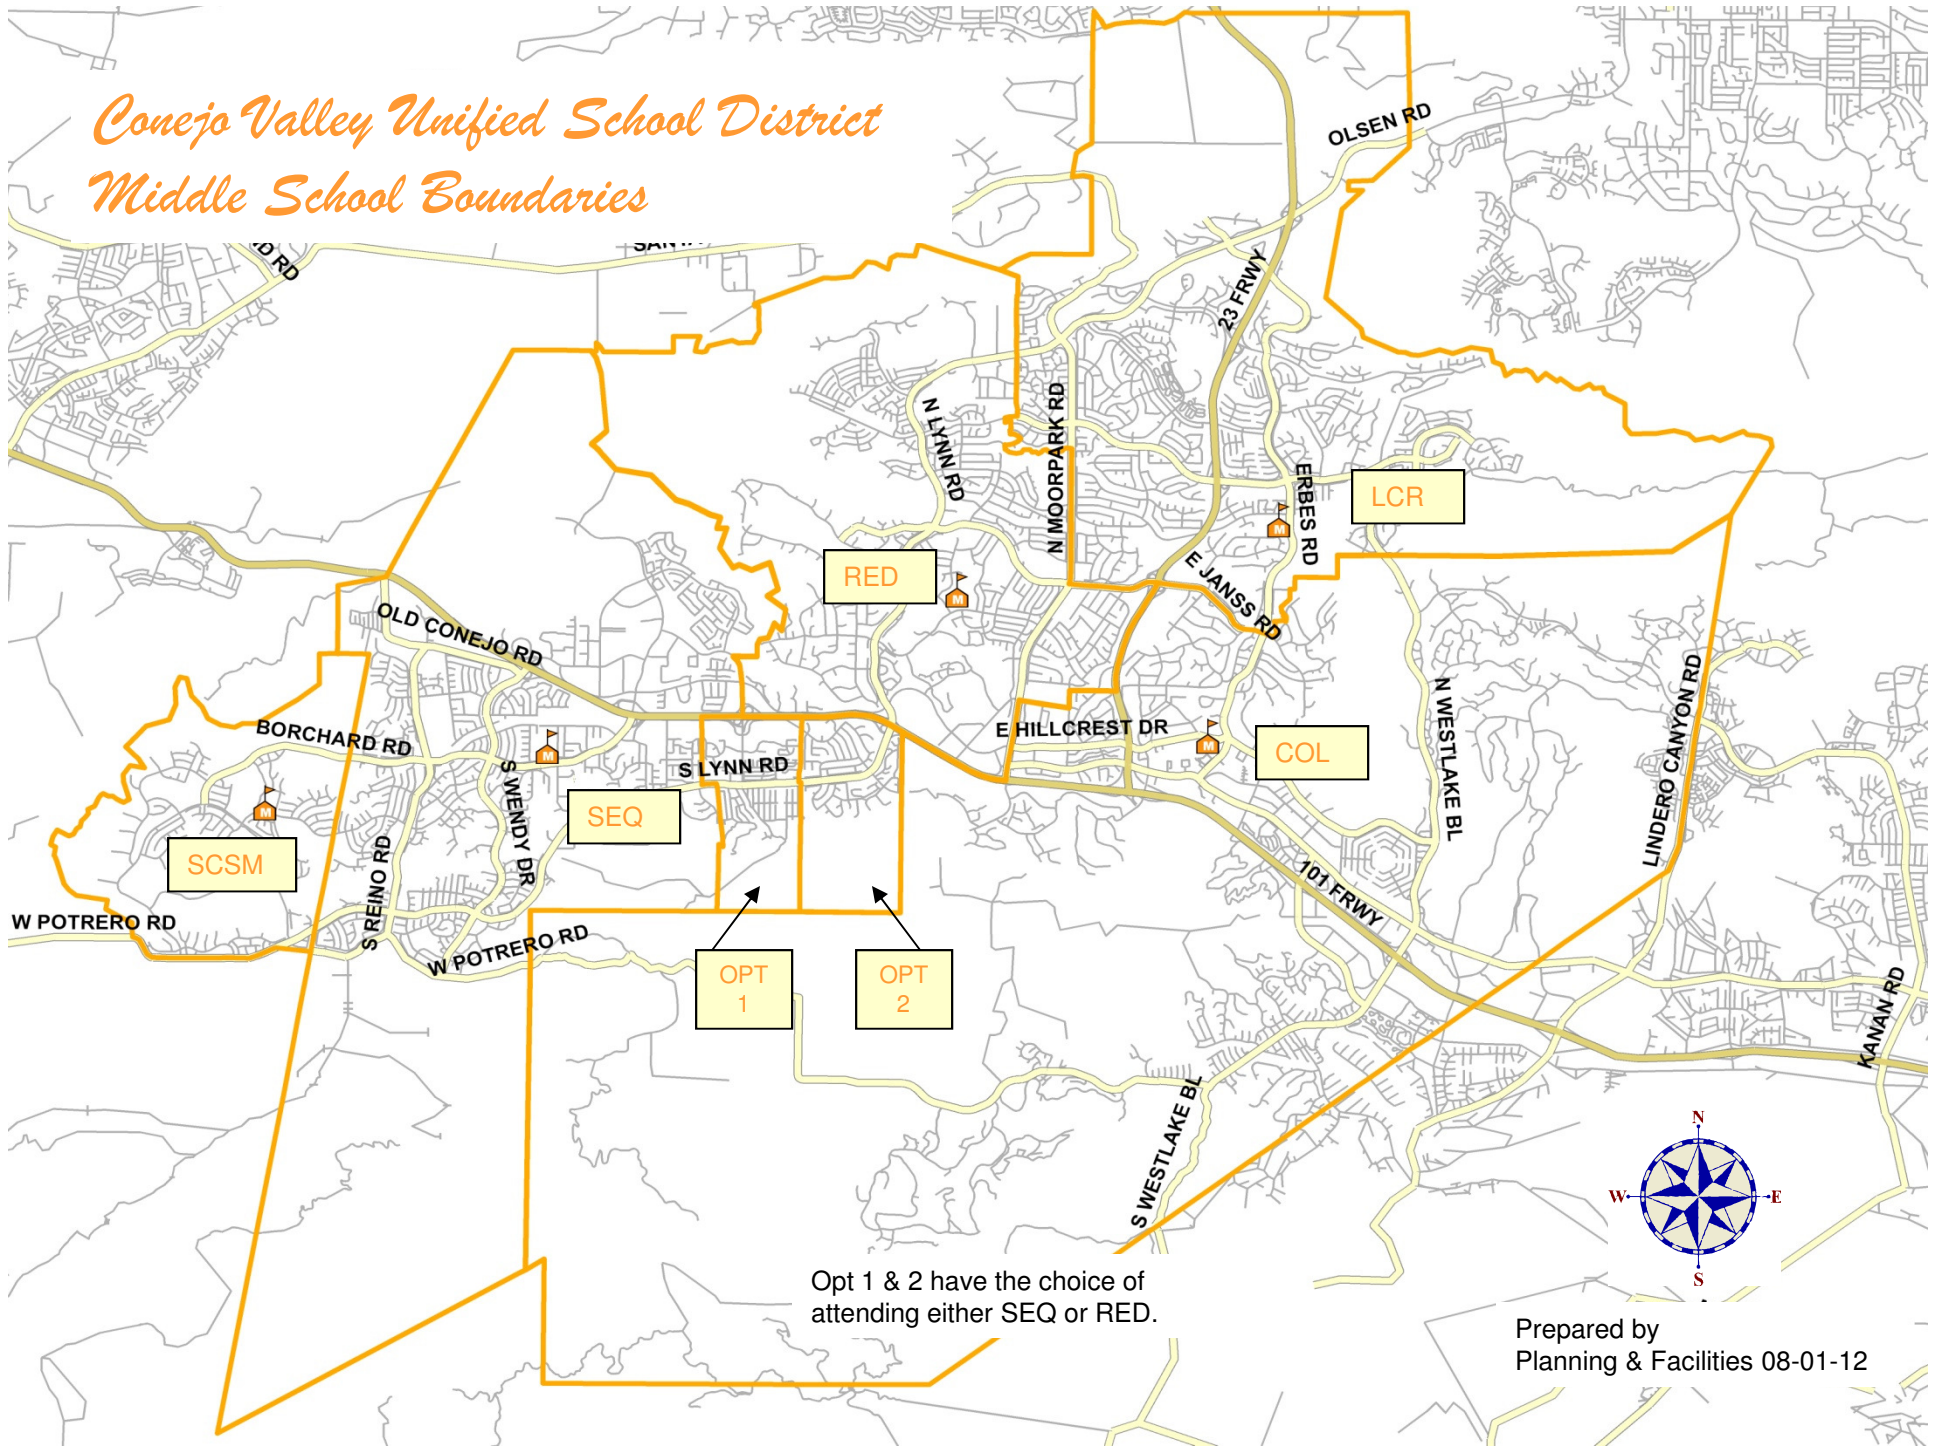

Conejo Valley Unified School District Middle School Boundaries

Opt 1 & 2 have the choice of attending either SEQ or RED.

Prepared by
Planning & Facilities 08-01-12